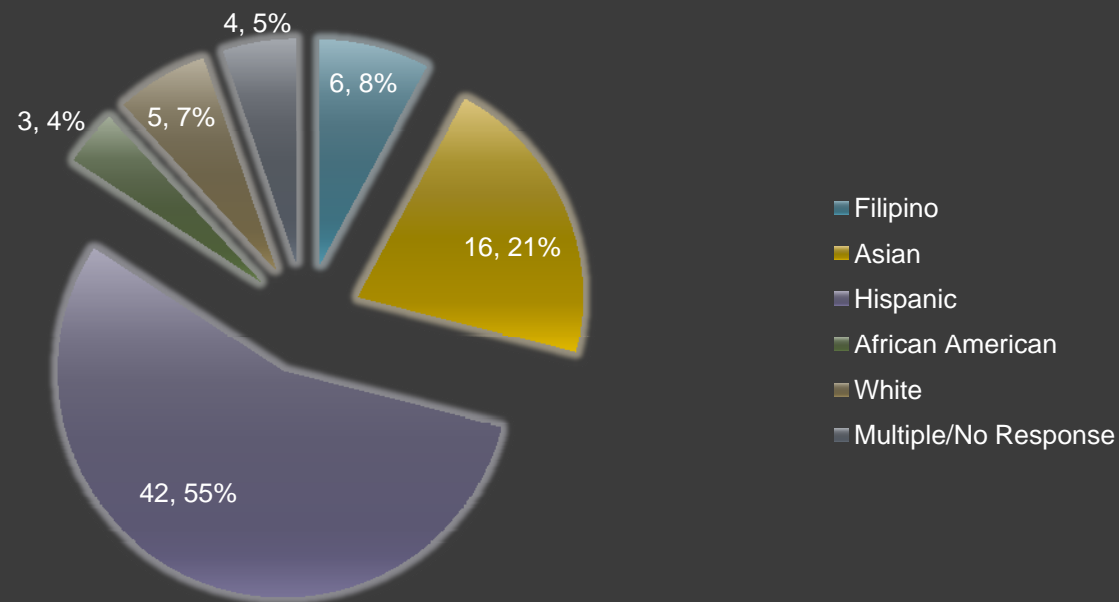

April 11, 2013
Adolfo Laguna
Silver Creek High School
3434 Silver Creek Road
San Jose, CA 95121

AFRICAN AMERICAN STUDENT ADVOCATES

Silver Creek High School

- ◎ 3.3% African American Students
 - 77 Identified African American Students
 - 2368 Total Student Body
- ◎ 7.1% African American Staff Members

Drop Outs by Ethnicity

76 Total Drop Outs for Same Year

3 African American Students

2013 Discipline Chart

By
Percent

Early Alert Intervention

◎ School Loop

- Emails to Parents for Students needing additional support
- Access to Student Grades