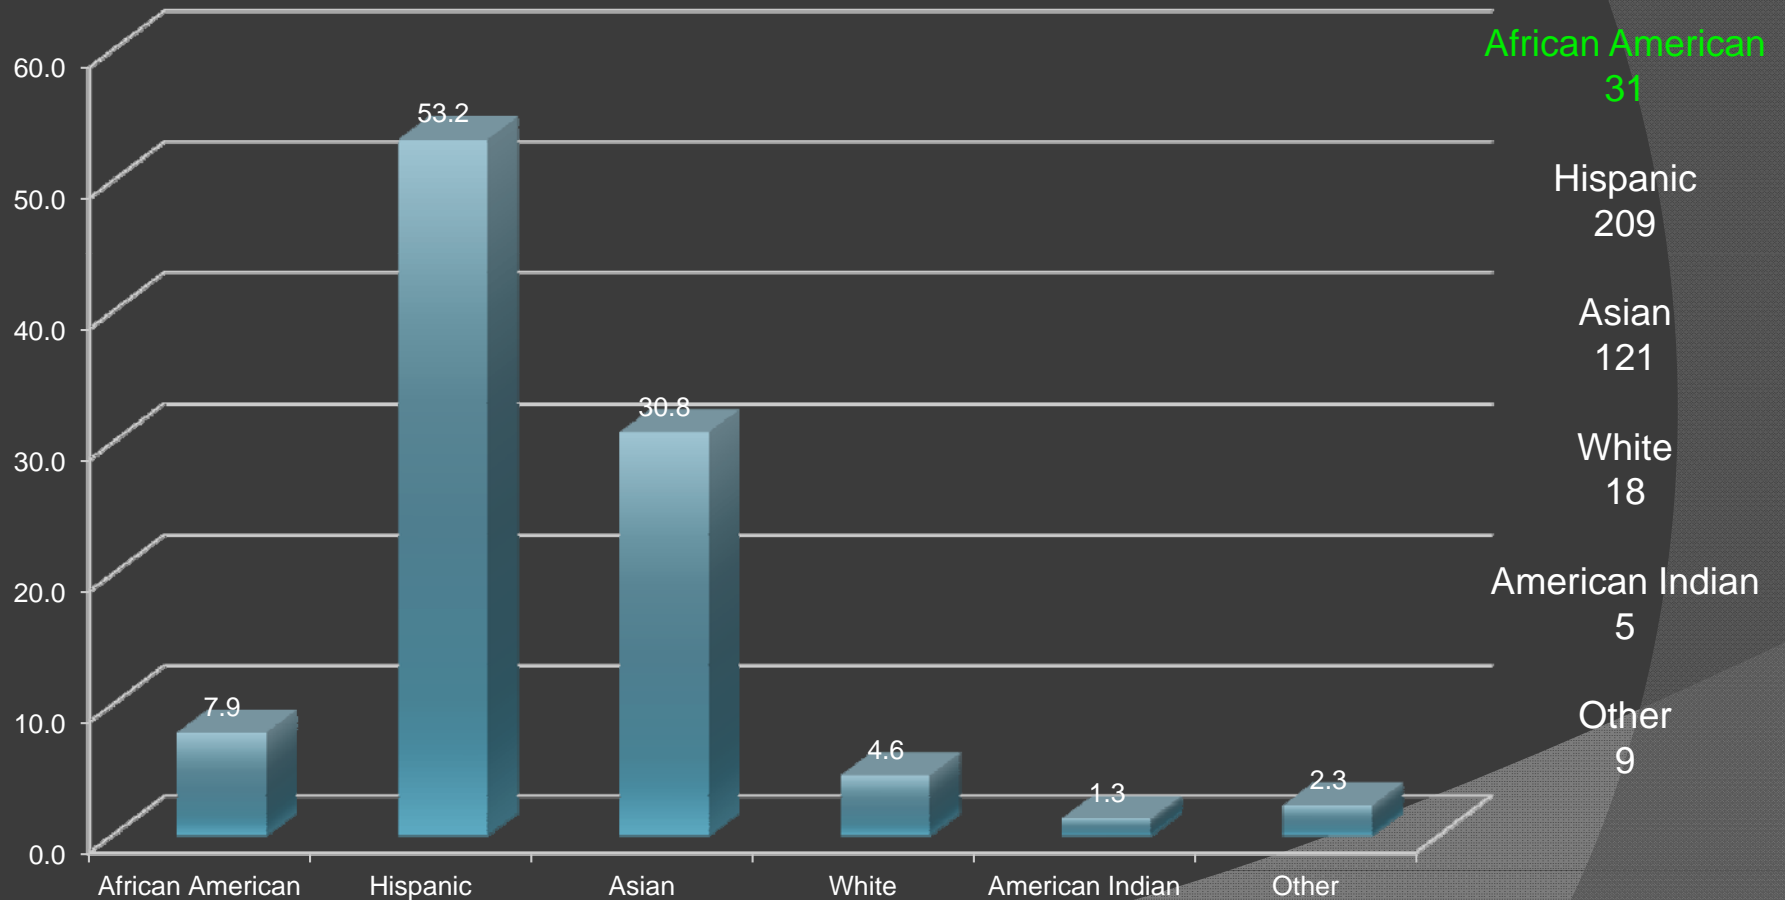

April 11, 2013
Adolfo Laguna
Silver Creek High School
3434 Silver Creek Road
San Jose, CA 95121

AFRICAN AMERICAN STUDENT ADVOCATES

Silver Creek High School

- ◎ 3.3% African American Students
 - 77 Identified African American Students
 - 2368 Total Student Body
- ◎ 7.1% African American Staff Members

Drop Outs by Ethnicity

76 Total Drop Outs for Same Year

3 African American Students

2013 Discipline Chart

By
Percent

Early Alert Intervention

◎ School Loop

- Emails to Parents for Students needing additional support
- Access to Student Grades